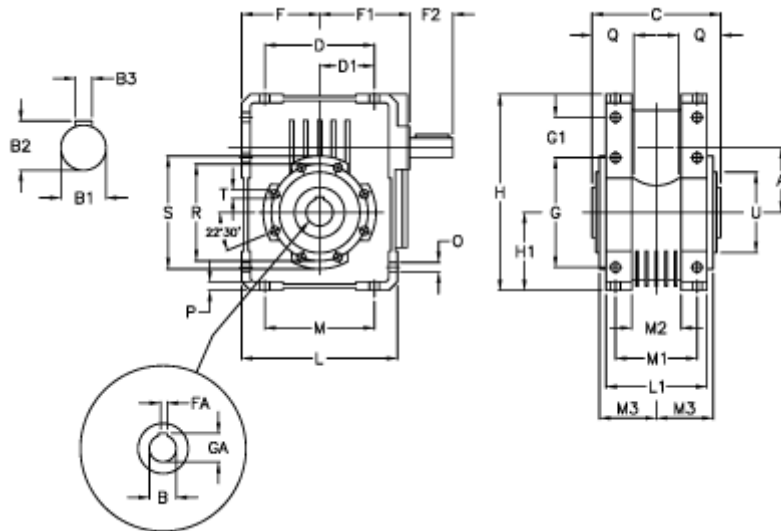

Article number: 3922086030700

Description: Worm gear with solid input shaft
W 86U-30-HS unassembled

Measures

A = 86.90	Description = W 86U-xx-HS	H = 245.5	O = 11.5
B = 35	F = 100.0	H1 = 100.0	P = 11
B1 = 25	F1 = 142.5	L = 200	Q = 45
B2 = 28.0	F2 = 50	L1 = 125	R = 130
B3 = 8	FA = 10	M = 144	S = 150
C = 140	G = 144	M1 = 101	T = M10x18
D = 144.0	G1 = 45.5	M2 = 57	U = 110
D1 = 72.0	GA = 38.3	M3 = 64.5	